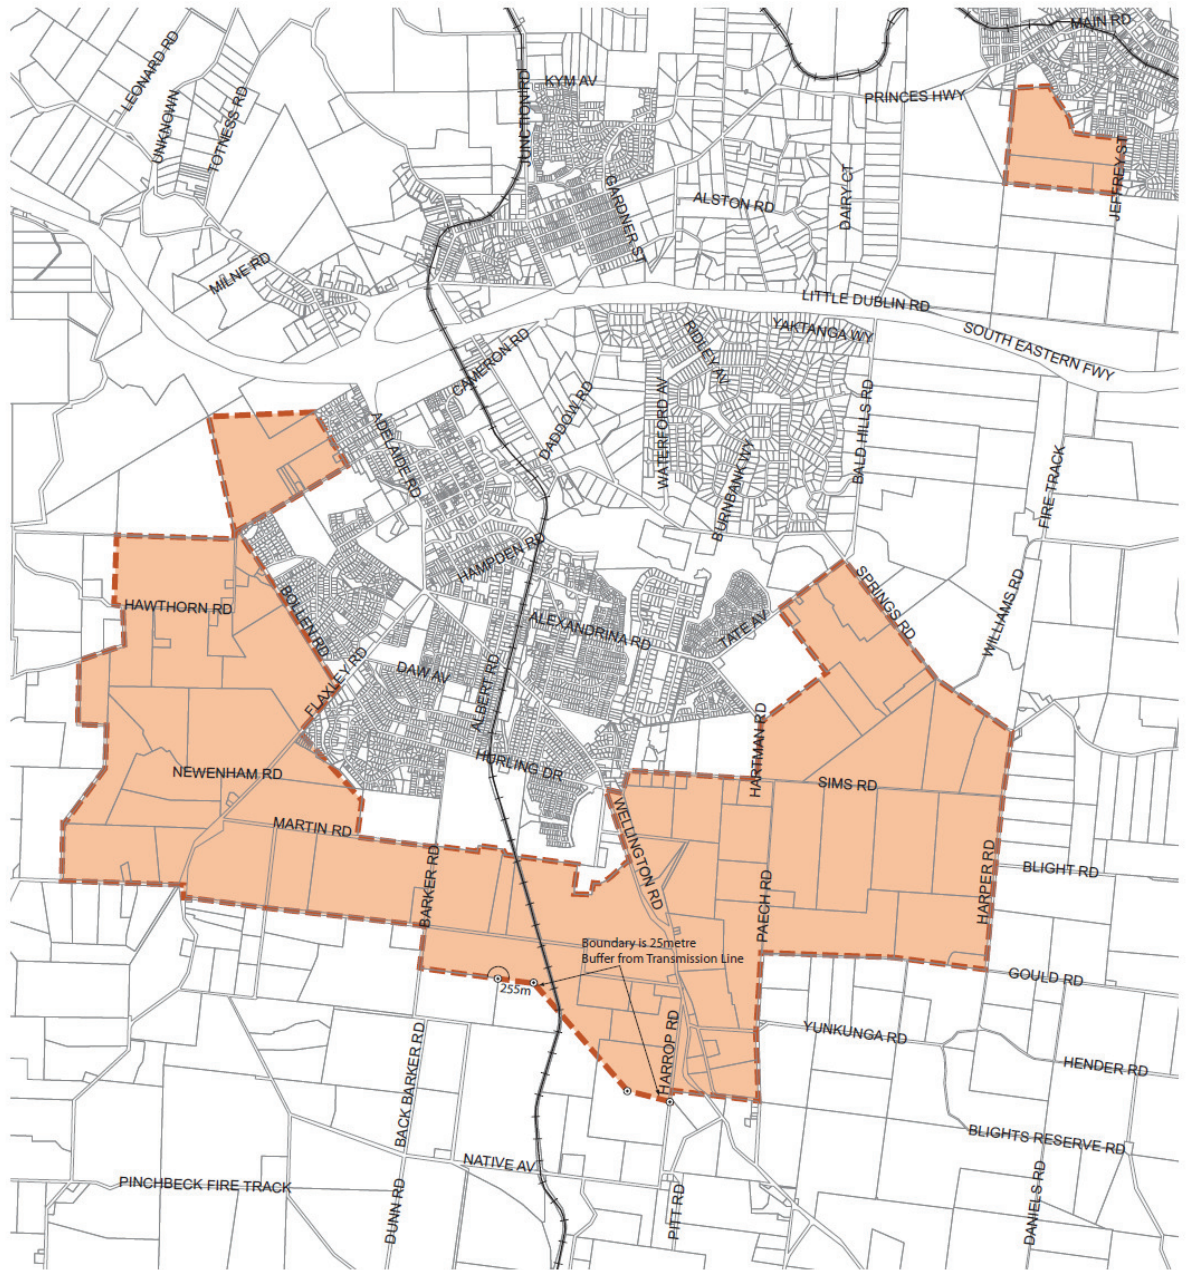

## MAP 2: Affected Area

1:45,000

0 500 1000 1500 2000 2500 metres

- Railways
- Area Affected

MOUNT BARKER COUNCIL